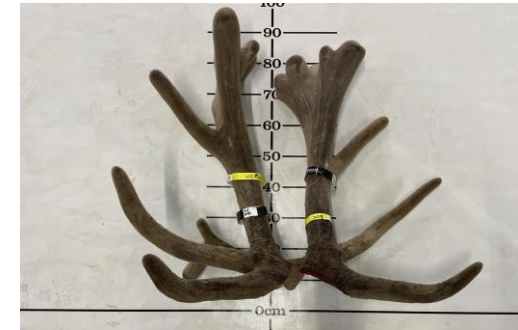

3yr Elk Wapiti

3rd New Zealand Elk and Wapiti Society Velvet Antler Competition

Place	Entry #	Bull Name	Owner	Sire	Judge Credits	Total Weight	Ave Beam	NZCWI Score
1st	Y307	Patriarch	Tikana Wapiti	Prophecy	30	14.05	23	137.70
2nd	Y306	Gold Tooth	Tikana Wapiti	Prophecy	28	13.11	23.5	133.06
3rd	Y309	Pnk3093	Mayfield Elk	Pnk1991	20	14.63	24	132.51
4th	Y302	LB33	Littlebourne Wap	Blue15	32	11.25	23.25	127.85
5th	Y311	LB45	Littlebourne Wap	Prpl13	26	12.28	23.5	127.65
6th	Y305	Larakin	Tikana Wapiti	Crikey	29.5	11.81	21.5	124.32
7th	Y310	Pnk3114	Mayfield Elk	Pnk1991	20	12.08	24.5	123.01
8th	Y301	LB5	Littlebourne Wap	Blue15	27	10.99	23	121.46
9th	Y308	Pnk3104	Mayfield Elk	Pnk1991	15.5	11.10	26	116.44
10th	Y303	Or132	Montalto Elk	Selfridge	16.5	11.62	22	111.74