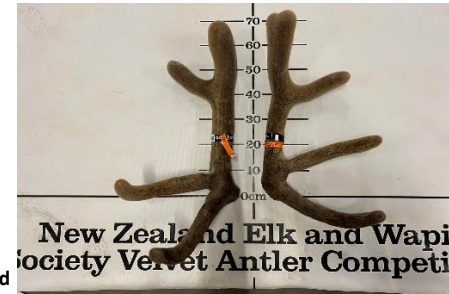

6yr Elk Wapiti

Place	Entry #	Bull Name	Owner	Sire	Judges Credits	Total Weight	Ave Beam	NZCWI Score
1 st	PK604	Eureka	Mayfield Elk	Savannah	28.5	24.16	27.5	190.28
2 nd	PK601	Marley	Achnahanat	Thor	39	15.5	26	157.86
3 rd	PK606	Prophecy	Raincliff Station	Forecaster	18	19.21	27	156.70
4 th	PK603	YB545	Montalto Elk	Thunder	18	18.67	23.5	147.32
5 th	PK602	Gauge	Achnahanat	Forecaster	33.5	13.14	23	138.19

Wapiti 1

1st New Zealand Elk and Wapiti Society Velvet Antler Competition

2nd New Zealand Elk and Wapiti Society Velvet Antler Competition

3rd New Zealand Elk and Wapiti Society Velvet Antler Competition