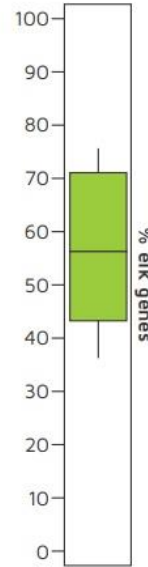

Sire Reference: SOLOMON

Birth Date 27/11/08
Weaning Wgt March 87kg
12 mth weight 182kg
15 mth weight 216kg
Growth rate 351 gms/day
 - weaning to 15mths in 367 days
Body weight Dec 2009: Estimate 325kg
Velvet
 2 yr 6.3kg 19.5/19cm EW1S
 3 yr 9.0kg

Genometer™

Sire Reference: MAXIMILLIAN

Birth Date 25/11/05
Weaning Wgt March 87kg
12 mth weight 191kg
15 mth weight 214kg
Growth rate 341 gms/day
 - weaning to 15mths in 372 days
Body weight Dec 2008: 326kg
Velvet
 2 yr 5.9kg 18.5cm EW2S
 3 yr 7.9kg 20/20.5cm W1S/1LT

Genometer™

Sire Reference: JP P784

Birth Date 25/11/05
5.1 mth weight 89kg
14 mth weight 229kg
36 mth weight 411kg
Growth rate 414 gms/day
 - Growth rate over 275 days
Built like a Hereford Bull
Velvet
 2 yr 3.7kg
 3 yr 5.8kg

Genometer™

Sire Reference: PRADA

Birth Date 30/11/06
Weaning Wgt March 88kg
12 mth weight 182kg
15 mth weight 205kg
Growth rate 319 gms/day
 - weaning to 15mths in 366 days
Body weight Dec 2009: 335kg
Velvet
 2 yr 5.2kg 17cm EW3LT
 3 yr 8.1kg 20.5/21.5cm EW1S/1LT