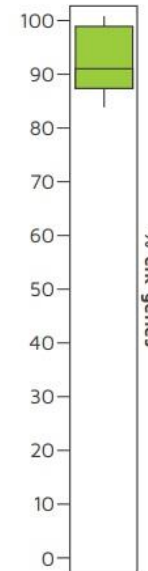

Sire Reference: SOLOMON

Birth Date 27/11/08
Weaning Wgt March 87kg
12 mth weight 182kg
15 mth weight 216kg
Growth rate 351 gms/day
 - weaning to 15mths in 367 days
Body weight Dec 2009: Estimate 325kg
Velvet
 2 yr 6.3kg 19.5/19cm EW1S
 3 yr 9.0kg

Genometer™

Sire Reference: MAXIMILLIAN

Birth Date 25/11/05
Weaning Wgt March 87kg
12 mth weight 191kg
15 mth weight 214kg
Growth rate 341 gms/day
 - weaning to 15mths in 372 days
Body weight Dec 2008: 326kg
Velvet
 2 yr 5.9kg 18.5cm EW2S
 3 yr 7.9kg 20/20.5cm W1S/1LT

Genometer™

Sire Reference: JP P784

Birth Date 25/11/05
5.1 mth weight 89kg
14 mth weight 229kg
36 mth weight 411kg
Growth rate 414 gms/day
 - Growth rate over 275 days
Built like a Hereford Bull
Velvet
 2 yr 3.7kg
 3 yr 5.8kg

Genometer™

Sire Reference: PRADA

Birth Date 30/11/06
Weaning Wgt March 88kg
12 mth weight 182kg
15 mth weight 205kg
Growth rate 319 gms/day
 - weaning to 15mths in 366 days
Body weight Dec 2009: 335kg
Velvet
 2 yr 5.2kg 17cm EW3LT
 3 yr 8.1kg 20.5/21.5cm EW1S/1LT