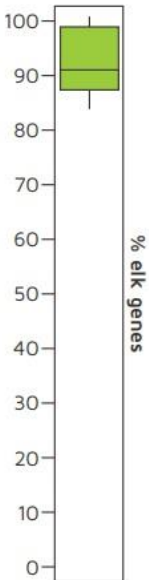

Sire Reference: SOLOMON

Birth Date 27/11/08
Weaning Wgt March 87kg
12 mth weight 182kg
15 mth weight 216kg
Growth rate 351 gms/day
 - weaning to 15mths in 367 days
Body weight Dec 2009: Estimate 325kg
Velvet
 2 yr 6.3kg 19.5/19cm EW1S
 3 yr 9.0kg

Genometer™

Sire Reference: MAXIMILLIAN

Birth Date 25/11/05
Weaning Wgt March 87kg
12 mth weight 191kg
15 mth weight 214kg
Growth rate 341 gms/day
 - weaning to 15mths in 372 days
Body weight Dec 2008: 326kg
Velvet
 2 yr 5.9kg 18.5cm EW2S
 3 yr 7.9kg 20/20.5cm W1S/1LT

Genometer™

Sire Reference: JP P784

Birth Date 25/11/05
5.1 mth weight 89kg
14 mth weight 229kg
36 mth weight 411kg
Growth rate 414 gms/day
 - Growth rate over 275 days
Built like a Hereford Bull
Velvet
 2 yr 3.7kg
 3 yr 5.8kg

Genometer™

Sire Reference: PRADA

Birth Date 30/11/06
Weaning Wgt March 88kg
12 mth weight 182kg
15 mth weight 205kg
Growth rate 319 gms/day
 - weaning to 15mths in 366 days
Body weight Dec 2009: 335kg
Velvet
 2 yr 5.2kg 17cm EW3LT
 3 yr 8.1kg 20.5/21.5cm EW1S/1LT