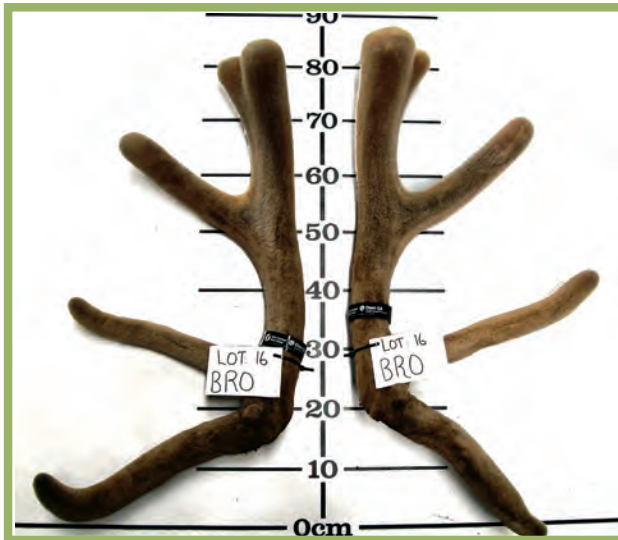

GENETIC MERIT

TRAIT		VALUE
VELVET	MVWeBV	+5.06kg
GROWTH	WT12eBV	+20.2kg
VENISON	EMAEeBV	+3.2cm²
VENISON	LEANYeBV	+2.88kg
TERMINAL INDEX		34.13
PARASITE PROTECTION	CARLA10eBV	-14
< 50% TOP 50% TOP 25% TOP 10% TOP 2%		

PURCHASER .....

PRICE .....

NOTES: .....

.....

.....

.....

.....

.....

.....

.....