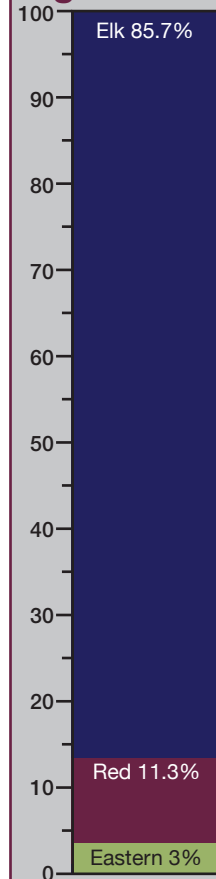

PERFORMANCE DATA

Birth Date 17/11/2015
Weaning Wgt March **91kg**
1st week Dec weight: 172kg
Growth Rate 409gms/day
- (birth to 12mnths)

GENETIC MERIT

TRAIT		VALUE
VELVET	MVWeBV	5.55_{kg}
GROWTH	WT12cBV	16.6_{kg}
VENISON	EMAc_eBV	1.8_{cm²}
VENISON	LEANYcBV	1.627_{kg}
TERMINAL INDEX		$24.53
PARASITE PROTECTION	CARLA10eBV	78
< 50% TOP 50% TOP 25% TOP 10% TOP 2%		

NEPIA

Champion of Champions
EWSNZ Velvet Comp 2013 - 2017, 2020
Champion of Champions
National Velvet Comp 2015, 2016, 2019
14.0kg EWSupreme at 3yrs
18.2kg EWSupreme at 4yrs
30.2kg EWSupreme at 13yrs

GREEN 018

NZ Wapiti Cow 248kg

WB333

Edendale Station
EWSNZ 2yr winner 2008
12.1kg EWSupreme at 4yrs

GREEN 446

NZ Wapiti Cow 215kg

W437

Edendale Station, Champion of Champions EWSNZ Velvet Comp 2010

YG0076

TRILOGY

Champion of Champions
NZEWS Velvet Comp 2008,2011
18.1kg EW Supreme at 5yrs
25.5kg EW Supreme at 8yrs

GREEN 226

SILVERADO

Ex Mayfield Elk 7.60kg. EW1S at 2yrs
10.20kg EWSupreme at 3yrs

GREEN 321

TRILOGY

Champion of Champions
NZEWS Velvet Comp 2008,2011
18.1kg EW Supreme at 5yrs
25.5kg EW Supreme at 8yrs

GREEN 414

NZ Wapiti Cow 236kg

KOBE

National Champion 3yr old
9.2kg EWSupreme
Champion of Champions 2007
19.9kg EWSupreme at 10yrs, IOA 448 5/8

GREEN 016

gBreed

PURCHASER .....

PRICE .....

COMMENT: .....