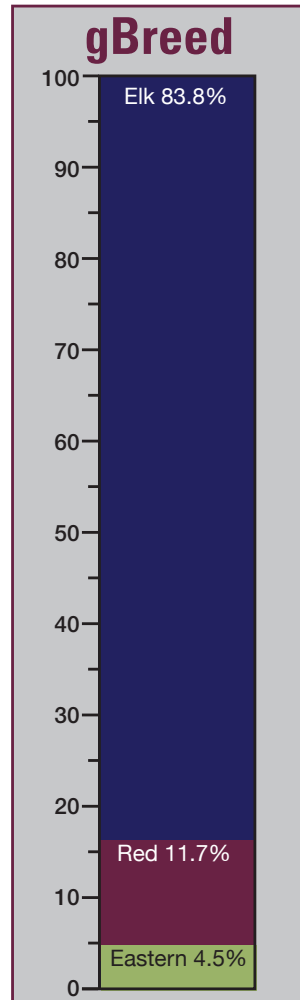

PERFORMANCE DATA

Birth Date 7/12/2020
 Weaning Wgt March 92kg
 1st week June weight 118kg
 1st week Sept weight 140kg
 1st week Dec weight 182kg
 Growth rate 461gms/day
 - Birth to 12 mths
 Bodyweight Dec 2023 338kg