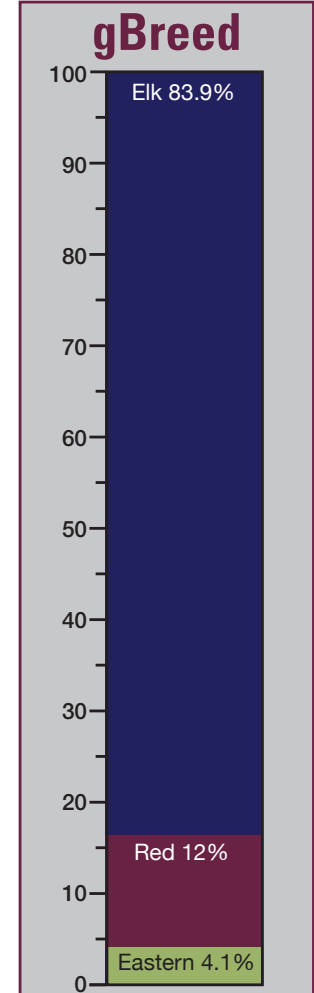

GENETIC MERIT

TRAIT		VALUE
VELVET	MVWeBV	+7.66kg
GROWTH	WT12eBV	+15.9kg
VENISON	EMAEeBV	+1.9cm²
VENISON	LEANYeBV	+1.65kg
TERMINAL INDEX		$28.14
PARASITE PROTECTION	CARLA10eBV	92
< 50% TOP 50% TOP 25% TOP 10% TOP 2%		

PURCHASER .....

PRICE .....

NOTES: .....