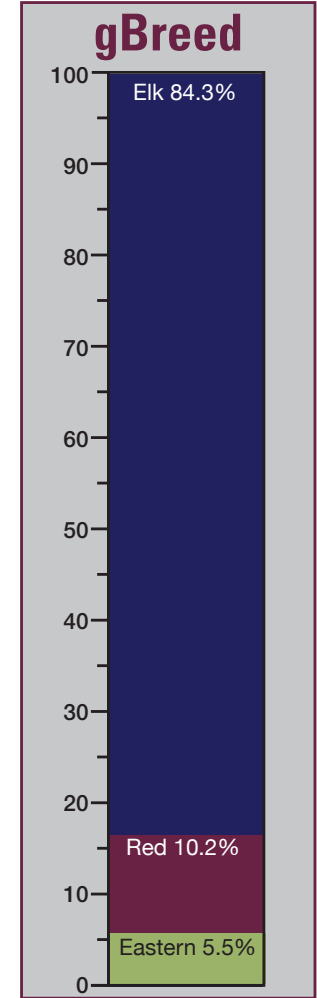

GREEN 016

STEVIE WONDER

452 SCI Typical

PLAYBOY

18.1kg, EWSupreme

PURPLE 504

GREEN 641

5kg EW2S at 2yrs, 8.05kg EWSupreme at 6yrs

GREEN 645

SCORCH

Ex Taringatura Park, 13.85kg EWSupreme at 8yrs

GREEN 621

GENETIC MERIT

TRAIT		VALUE
VELVET	MVWeBV	+7.58kg
GROWTH	WT12eBV	+14.4kg
VENISON	EMAEeBV	+1.7cm²
VENISON	LEANYeBV	+1.44kg
TERMINAL INDEX		\$22.62
PARASITE PROTECTION		CARLA10eBV 31
< 50% TOP 50% TOP 25% TOP 10% TOP 2%		