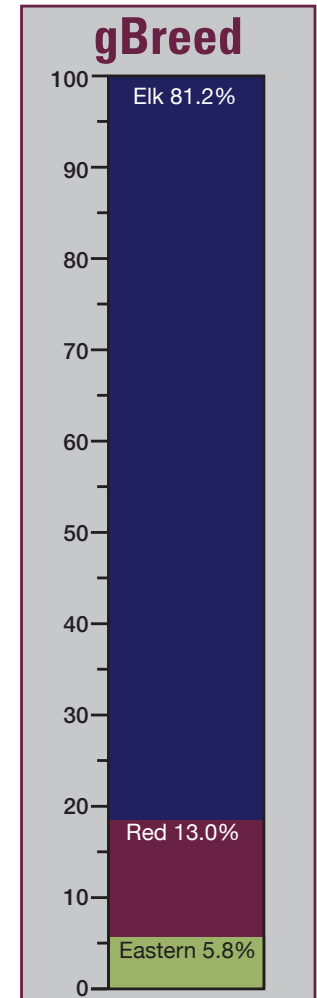

GREEN 645

SCORCH

Ex Taringtura Park
 13.85kg EWSupreme at 8yrs

GREEN 621

GENETIC MERIT

TRAIT		VALUE
VELVET	MVWeBV	+6.94kg
GROWTH	WT12eBV	+25.9kg
VENISON	EMAeBV	+2.4cm ²
VENISON	LEANVeBV	+1.93kg
TERMINAL INDEX		\$44.06
PARASITE PROTECTION CARLA10eBV		88
< 50%	TOP 50%	TOP 25%
	TOP 10%	TOP 2%