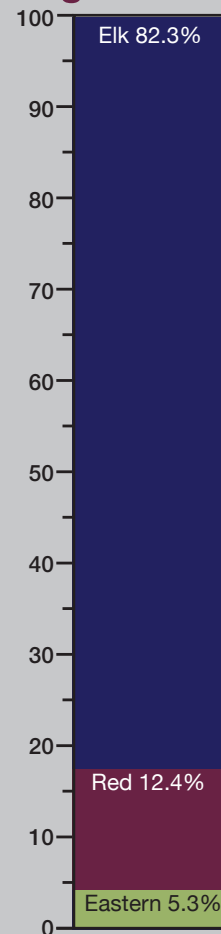

GENETIC MERIT

TRAIT		VALUE
VELVET	MVWeBV	+4.62kg
GROWTH	WT12eBV	+18.5kg
VENISON	EMAEeBV	+1.6cm²
VENISON	LEANYeBV	+0.96kg
TERMINAL INDEX		$26.72
PARASITE PROTECTION	CARLA10eBV	322
< 50% TOP 50% TOP 25% TOP 10% TOP 2%		

PURCHASER .....

PRICE .....

NOTES: .....

.....

.....

.....

.....

gBreed