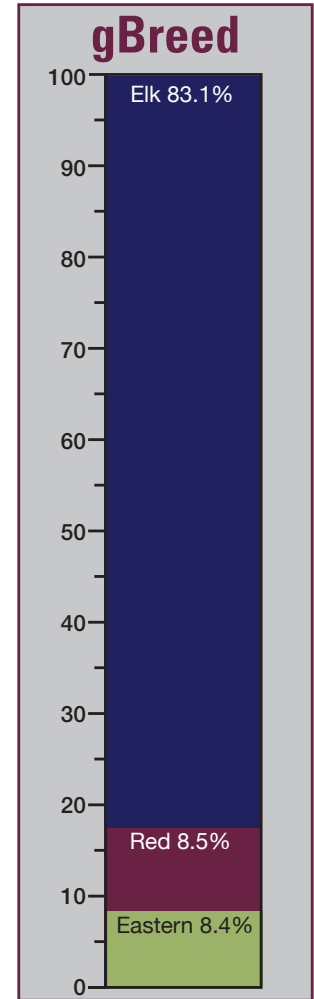

PERFORMANCE DATA

Birth Date 8/12/2020
 Weaning Wgt March 68kg
 1st week June weight 103kg
 1st week Sept weight 123kg
 1st week Dec weight 160kg
 Growth rate 401gms/day
 - Birth to 12 mths
 Bodyweight Dec 2023 312kg