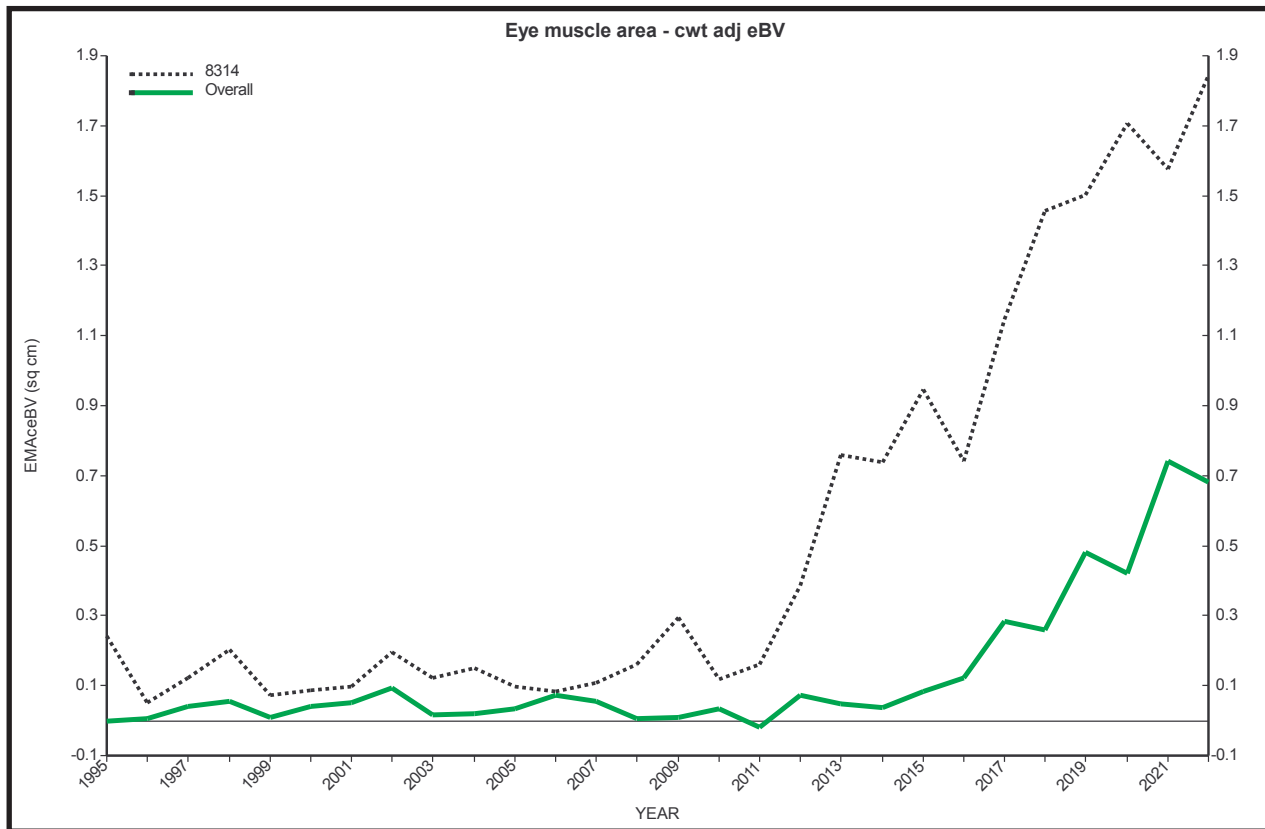

GENETIC TREND GRAPHS

The solid green line represents the Wapiti average (23 herds). The dotted line is Tikana herd average (Herd number 8314)

TERMINAL INDEX is a combination of growth and meat traits economically weighted. It represents how many more \$/hind mated a Wapiti bull will make you.

MEAT = Eye Muscle Area = EMACeBV

How much larger eye muscle/backstrap in cm² than the average 2005 Wapiti.

Selecting for this trait increases the yield of the higher value carcass cuts.

Selecting for this trait increases the meat to bone ratio

Selecting for this trait increases the dressing out percentage

Selecting for this trait increases tenderness of venison and eating quality

MEAT = Lean Yield = LEANYeBV

The Lean Yield BV is an expression of the amount of lean muscle per kg of carcass, adjusted for an average 12-month carcass.

The **LEANYeBV** balances all available meat information to indicate above or below average muscling/per kg carcass weight.

PARASITE RESISTANCE = progeny of high CARLA sires grow faster, cope better with parasite challenge and shed less eggs and larva onto pasture