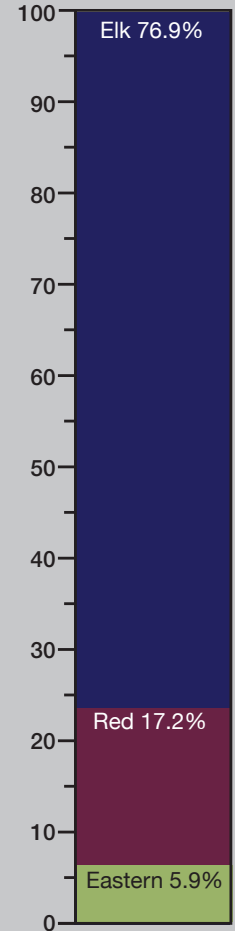

PERFORMANCE DATA

Birth Date 24/11/2020
 Weaning Wgt March 73kg
 1st week June weight 92kg
 1st week Sept weight 97kg
 1st week Dec weight 147kg
 Growth rate 350gms/day
 - Birth to 12 mths
 Bodyweight Dec 2023 kg