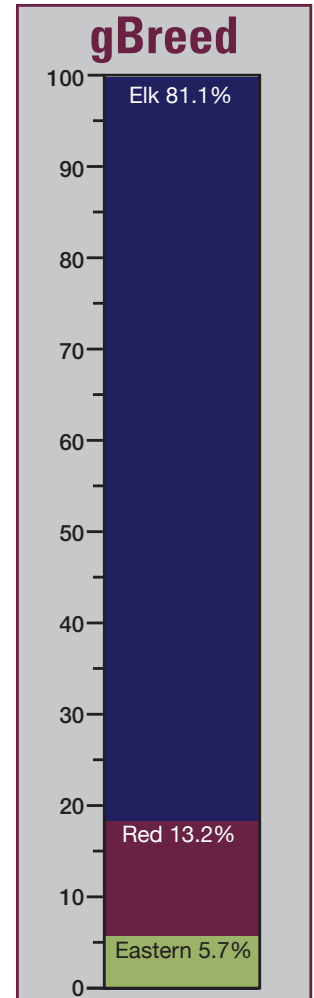

GENETIC MERIT

TRAIT		VALUE
VELVET	MVWeBV	+5.06kg
GROWTH	WT12eBV	+20.2kg
VENISON	EMAEeBV	+3.2cm²
VENISON	LEANYeBV	+2.88kg
TERMINAL INDEX		34.13
PARASITE PROTECTION	CARLA10eBV	-14
< 50% TOP 50% TOP 25% TOP 10% TOP 2%		

PURCHASER .....

PRICE .....

NOTES: .....

.....

.....

.....

.....

.....

.....

.....