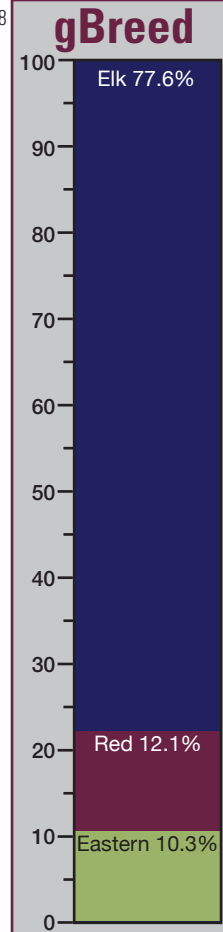

PERFORMANCE DATA

Birth Date 6/12/2022
Weaning Wgt March 62kg
1st week Dec weight: 142kg
Growth Rate 359 gms/day
- (birth to 12mths)

GENETIC MERIT

TRAIT		VALUE
VELVET	MVWeBV	5.86
GROWTH	WT12eBV	20.7
VENISON	EMAcBV	1.2
VENISON	CWeBV	0.881
TERMINAL INDEX		$33.11
PARASITE PROTECTION	CARLA10eBV	53
< 50% TOP 50% TOP 25% TOP 10% TOP 2%		

PURCHASER .....

PRICE .....

COMMENT: .....

ANTHEM

11.9kg EWSupreme at 3yrs

GREEN 604

NZ Wapiti Cow 251kg

LEGEND

13.1kg EWSupreme at 3yrs

GREEN 970

NZ Wapiti Cow 248kg

NEPIA

Champion of Champions EWSNZ
Velvet Comp 2013 -2017, 202
Champion of Champions National
Velvet Comp 2015, 2016, 2019
14.0kg EWSupreme at 3yrs
18.2kg EWSupreme at 4yrs
30.2kg EWSupreme at 13yrs

GREEN 224

NZ Wapiti Cow 253kg

THOR

Champion of Champions EWSNZ Velvet Comp 2018
9.8kg EWSupreme at 2yrs
Winner National Rising Stars 2016
16.4kg EWSupreme at 3yrs
24.2kg EWSupreme at 6yrs

GREEN 018

WB333

Edendale Station, EWSNZ 2yr winner 2008
12.1kg EWSupreme at 4yrs

GREEN 446

NZ Wapiti Cow 215kg

WB333

Edendale Station, EWSNZ 2yr winner 2008
12.1kg EWSupreme at 4yrs

GREEN 446

NZ Wapiti Cow 215kg

DECLAN

11.1kg EWSupreme at 3yrs
High Growth eBV
Sold to Raincliff Station

GREEN 724

NZ Wapiti Cow 249kg