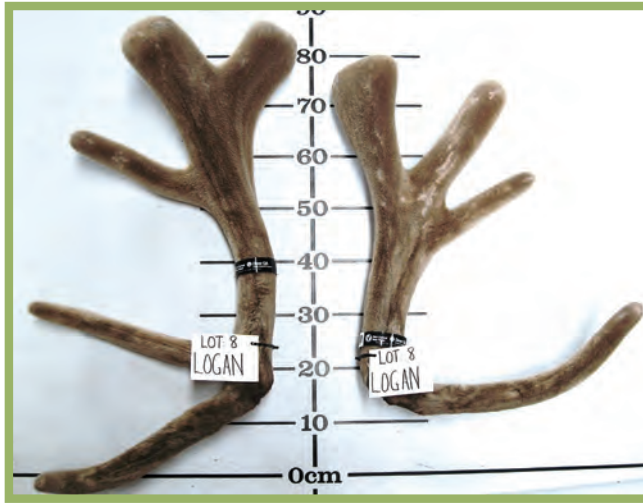

GENETIC MERIT

TRAIT		VALUE
VELVET	MVWeBV	+4.64kg
GROWTH	WT12eBV	+15.3kg
VENISON	EMAEeBV	-0.1cm²
VENISON	LEANYeBV	-0.50kg
TERMINAL INDEX		$24.67
PARASITE PROTECTION	CARLA10eBV	122
< 50%	TOP 50%	TOP 25%
	TOP 10%	TOP 2%

PURCHASER .....

PRICE .....

NOTES: .....

.....

.....

.....

.....

.....