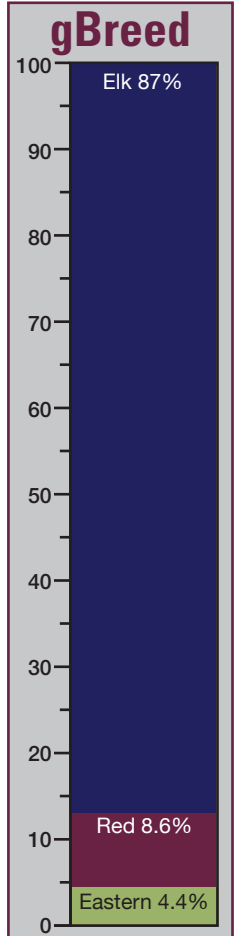

PERFORMANCE DATA

Birth Date 29/11/2017
Weaning Wgt March **92kg**
1st week Dec weight: 166kg
Growth Rate 406gms/day
- (birth to 12mths)

GENETIC MERIT

TRAIT		VALUE
VELVET	MVW_eBV	5.21_{kg}
GROWTH	WT12_eBV	18.7_{kg}
VENISON	EMAc_eBV	2.6_{cm²}
VENISON	LEANY_eBV	2.197_{kg}
TERMINAL INDEX		$29.39
PARASITE PROTECTION	CARLA10_eBV	91
< 50% TOP 50% TOP 25% TOP 10% TOP 2%		

PURCHASER .....

PRICE .....

COMMENT: .....

ISOBAR

Rising Star Champion 2yr old
Wapiti Velvet 7.7kg EW1S
National Champion 3yr old
10.4kg EWSupreme
19.6kg EWSupreme at 6yrs

GREEN 970

NZ Wapiti Cow 248kg

STORM

20.1kg EWSupreme at 8yrs
Reserve Champion 2013
National Velvet Comp
525 IOA. Sold to Clachanburn Elk

GREEN 940

WB333

Edendale Station
EWSNZ 2yr winner 2008
12.1kg EWSupreme at 4yrs

GREEN 467

TRILOGY

Champion of Champions NZEWS Velvet
Comp 2008,2011
18.1kg EWSupreme at 5yrs
25.5kg EWSupreme at 8yrs

GREEN 311

NZ Wapiti Cow 242kg

YU WONDER

ex Mayfield Elk
8.1kg EWSupreme at 2yrs

GREEN 322

NZ Wapiti Cow 261kg

W437

Edendale Station. Champion of Champions
EWSNZ Velvet Comp 2010

YG0076

FRODO

16.1kg EWSupreme at 7yrs
465 SCi Typical

GREEN 174