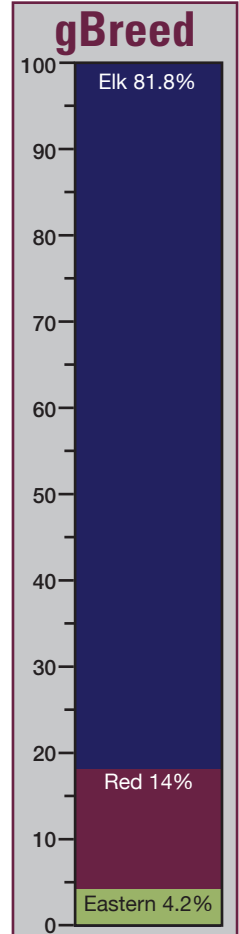

GREEN 467

PURCHASER

PRICE

COMMENT:

PERFORMANCE DATA

Birth Date 6/12/2022
 Weaning Wgt March 62kg
1st week Dec weight: 142kg
 Growth Rate 359 gms/day
 - (birth to 12mths)

GENETIC MERIT

TRAIT		VALUE
VELVET	MVWeBV	5.86
GROWTH	WT12eBV	20.7
VENISON	EMAcBV	1.2
VENISON	CWeBV	0.881
TERMINAL INDEX		\$33.11
PARASITE PROTECTION	CARLA10eBV	53
< 50% TOP 50% TOP 25% TOP 10% TOP 2%		