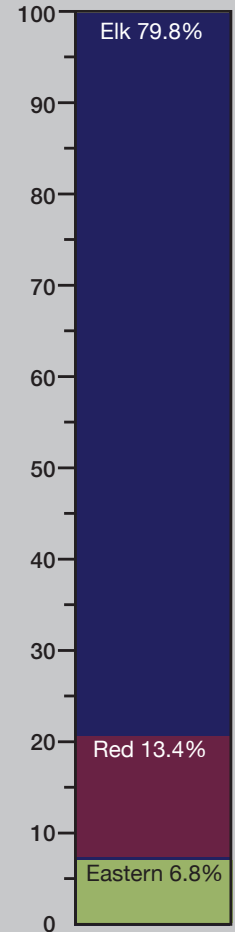

GENETIC MERIT

TRAIT		VALUE
VELVET	MVWeBV	+5.33kg
GROWTH	WT12eBV	+22.9kg
VENISON	EMAeBV	+2.9cm²
VENISON	LEANYeBV	+2.64kg
TERMINAL INDEX		$39.40
PARASITE PROTECTION	CARLA10eBV	217
< 50% TOP 50% TOP 25% TOP 10% TOP 2%		

PURCHASER .....

PRICE .....

NOTES: .....

.....

.....

.....

.....

.....

gBreed