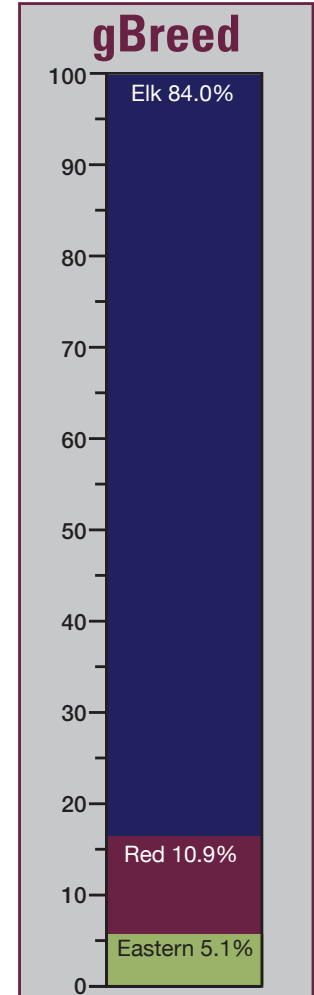

GREEN 311

NZ Wapiti Cow 242kg

YU WONDER

ex Mayfield Elk, 8.1kg EWSupreme at 2yrs

GREEN 632

NZ Wapiti Cow 228kg

GENETIC MERIT

TRAIT		VALUE
VELVET	MVWeBV	+6.73kg
GROWTH	WT12eBV	+22.6kg
VENISON	EMAEeBV	+3.9cm ²
VENISON	LEANYeBV	+3.82kg
TERMINAL INDEX		\$40.22
PARASITE PROTECTION	CARLA10eBV	33
< 50% TOP 50% TOP 25% TOP 10% TOP 2%		