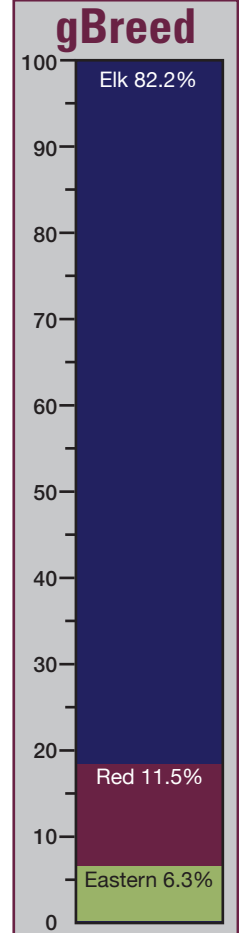

PERFORMANCE DATA

Birth Date 2/12/2022
Weaning Wgt March 78kg
1st week Dec weight: 160kg
Growth Rate 398 gms/day
- (birth to 12mths)

GENETIC MERIT

TRAIT		VALUE
VELVET	MWV_eBV	5.88
GROWTH	WT12_eBV	17.9
VENISON	EMAc_eBV	1.9
VENISON	CW_eBV	1.629
TERMINAL INDEX		$32.83
PARASITE PROTECTION	CARLA10_eBV	128
< 50% TOP 50% TOP 25% TOP 10% TOP 2%		

PURCHASER .....

PRICE .....

COMMENT: .....

CYPES

12.5 EWSupreme at 3yrs

CRITKE

13.7kg EWSupreme at 5yrs
Based on official December 2022 Wapiti Across Herd Sire Summary Rank #2 Terminal Index, Carcass Wt & WT12.
Rank #3 Weaning Wt & EMA.
Rank#10 CARLA

GREEN 340

NZ Wapiti Cow 249kg

MALAKAI

10.6kg EWSupreme at 3yrs

GREEN 021

NZ Wapiti Cow 244kg

ISOBAR

Rising Star Champion 2 yr old
Wapiti Velvet 7.7kg EW1S
National Champion 3yr old
10.4kg EWSupreme
19.6kg EWSupreme at 6yrs

GREEN 970

NZ Wapiti Cow 248kg

NEPIA

Champion of Champions EWSNZ
Velvet Comp 2013 -2017, 202
Champion of Champions National Velvet Comp 2015, 2016, 2019
14.0kg EWSupreme at 3yrs
18.2kg EWSupreme at 4yrs
30.2kg EWSupreme at 13yrs

GREEN 322

NZ Wapiti Cow 230kg

NEPIA

Champion of Champions EWSNZ
Velvet Comp 2013 -2017, 202
Champion of Champions National Velvet Comp 2015, 2016, 2019
14.0kg EWSupreme at 3yrs
18.2kg EWSupreme at 4yrs
30.2kg EWSupreme at 13yrs

GREEN 940

NZ Wapiti Cow 258kg

KOBE

National Champion 3yr old
9.2kg EWSupreme
Champion of Champions 2007
19.9kg EWSupreme at 10yrs, IOA 448 5/8

GREEN 321