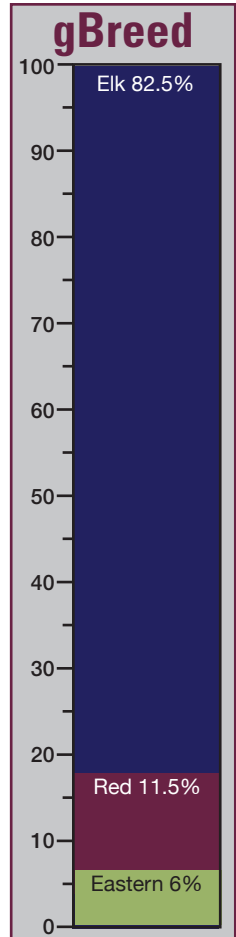

GREEN 868

NZ Wapiti Cow 244kg

STORM

20.1kg EWSupreme at 8yrs
 Reserve Champion 2013 National Velvet Comp, 525 IOA
 Sold to Clachanburn Elk

GREEN 070

NZ Wapiti Cow 241kg

PURCHASER

PRICE