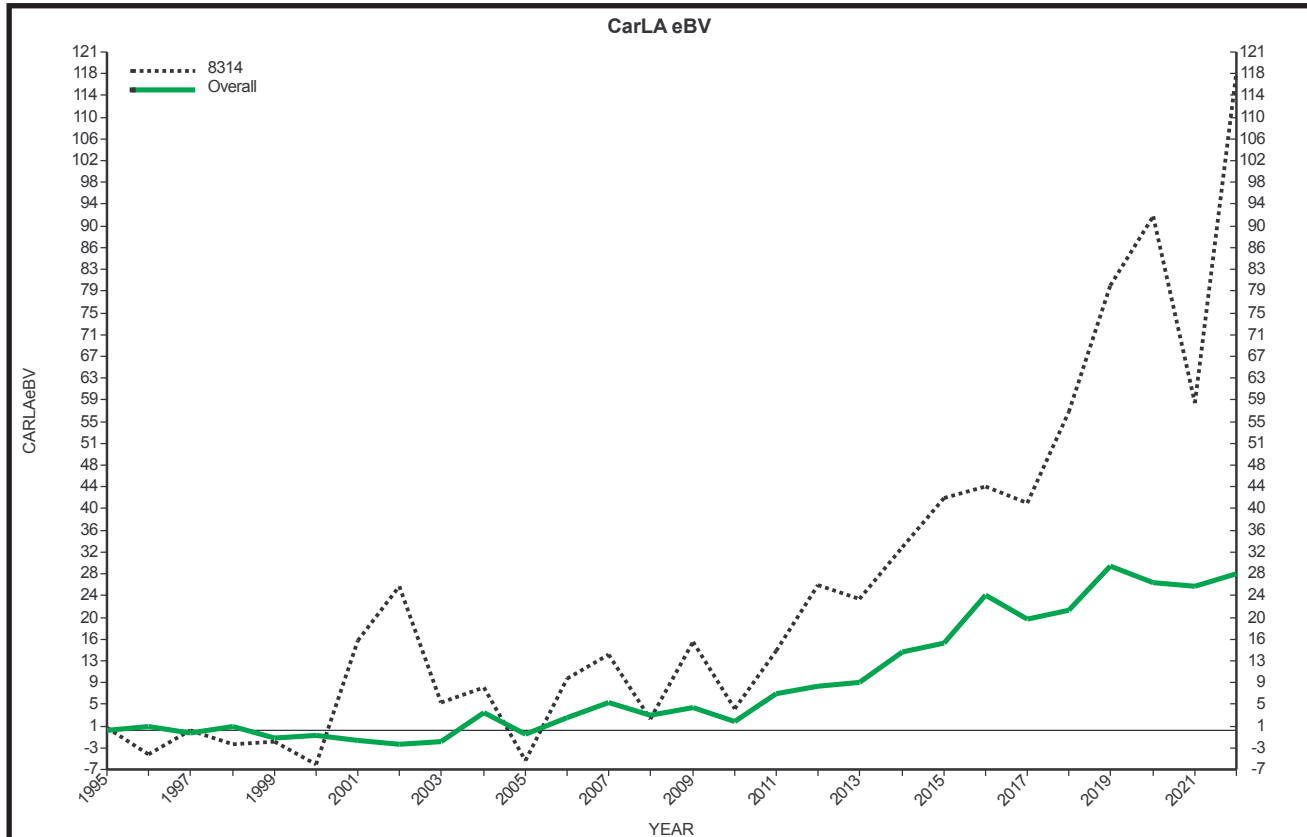

MEAT = Eye Muscle Area = EMACeBV

How much larger eye muscle/backstrap in cm² than the average 2005 Wapiti.

Selecting for this trait increases the yield of the higher value carcass cuts.

Selecting for this trait increases the meat to bone ratio

Selecting for this trait increases the dressing out percentage

Selecting for this trait increases tenderness of venison and eating quality

MEAT = Lean Yield = LEANYeBV

The Lean Yield BV is an expression of the amount of lean muscle per kg of carcass, adjusted for an average 12-month carcass.

The **LEANYeBV** balances all available meat information to indicate above or below average muscling/per kg carcass weight.

PARASITE RESISTANCE = progeny of high CARLA sires grow faster, cope better with parasite challenge and shed less eggs and larva onto pasture