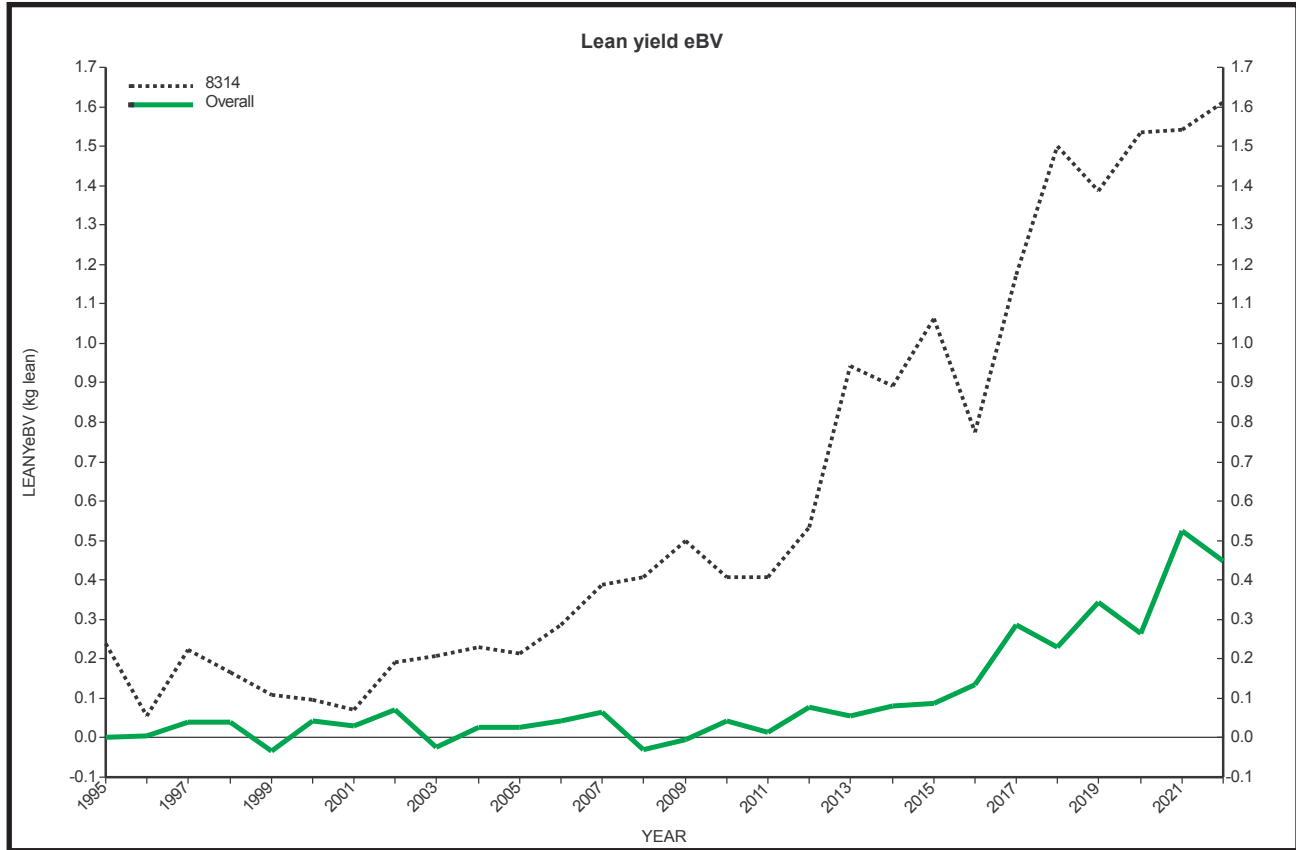

MEAT = Eye Muscle Area = EMACeBV

How much larger eye muscle/backstrap in cm² than the average 2005 Wapiti.

Selecting for this trait increases the yield of the higher value carcass cuts.

Selecting for this trait increases the meat to bone ratio

Selecting for this trait increases the dressing out percentage

Selecting for this trait increases tenderness of venison and eating quality

MEAT = Lean Yield = LEANYeBV

The Lean Yield BV is an expression of the amount of lean muscle per kg of carcass, adjusted for an average 12-month carcass.

The **LEANYeBV** balances all available meat information to indicate above or below average muscling/per kg carcass weight.

PARASITE RESISTANCE = progeny of high CARLA sires grow faster, cope better with parasite challenge and shed less eggs and larva onto pasture