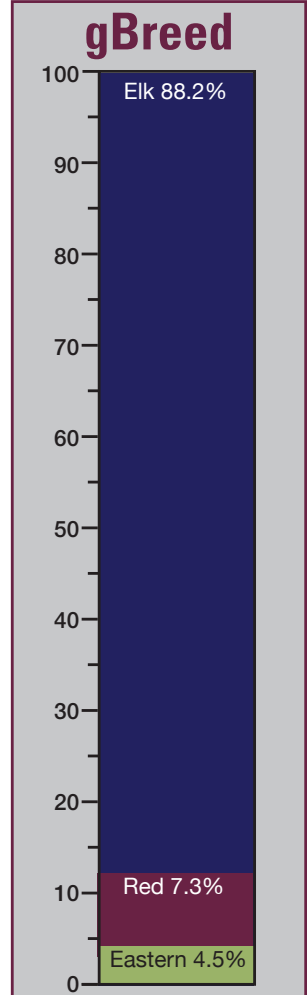

ORANGE 327

ORANGE 332

KOBE

National Champion 3yr old, 9.2kg EWSupreme
 Champion of Champions 2007
 19.9kg EWSupreme at 10 yrs, IOA 448 5/8

GREEN 625

NZ Wapiti Cow 232kg

GENETIC MERIT

TRAIT		VALUE
VELVET	MVWeBV	+4.95kg
GROWTH	WT12eBV	+19.1kg
VENISON	EMAEeBV	+1.7cm²
VENISON	LEANYeBV	+1.37kg
TERMINAL INDEX		\$31.83
PARASITE PROTECTION	CARLA10eBV	129
< 50%	TOP 50%	TOP 25%
	TOP 10%	TOP 2%