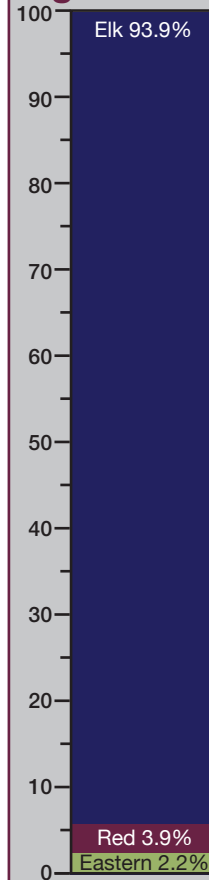

PERFORMANCE DATA

Birth Date 24/11/2019
Weaning Wgt March **88kg**
1st week Dec weight: 181kg
Growth Rate 446gms/day
- (birth to 12mths)

GENETIC MERIT

TRAIT	VALUE
VELVET MVWcBV	2.7kg
GROWTH WT12cBV	19.7kg
VENISON EMAcceBV	0.5cm²
VENISON LEANYeBV	0.105kg
TERMINAL INDEX	$28.41
PARASITE PROTECTION CARLA10eBV	-36
< 50% TOP 50% TOP 25% TOP 10% TOP 2%	

Y801

EDENDALE STATION COW

YUKON

ex Edendale Station
12.7kg EW Supreme at 4yrs
595NT IOA at 8yrs

GREEN 410

NZ Wapiti Cow 257kg

KOREAN GOLD

Winner Mature Class NAEB
1996, 1997 & 1998
22.7kg EWSupreme

ASHLEY RIVER DEER

NZ Wapiti Cow

STORM

20.1kg EWSupreme at 8yrs
Reserve Champion 2013
National Velvet Comp
High growth eBV
Sold to Clachanburn Elk

GREEN 070

NZ Wapiti Cow 241kg

TRILOGY

Champion of Champions NZEWS
Velvet Comp 2008,2011
18.1kg EWSupreme at 5yrs
25.5kg EWSupreme at 8yrs

GREEN 311

NZ Elk Cow 242kg

YU WONDER

ex Mayfield Elk
8.1kg EWSupreme at 2yrs

GREEN 467

gBreed

PURCHASER .....

PRICE .....

COMMENT: .....