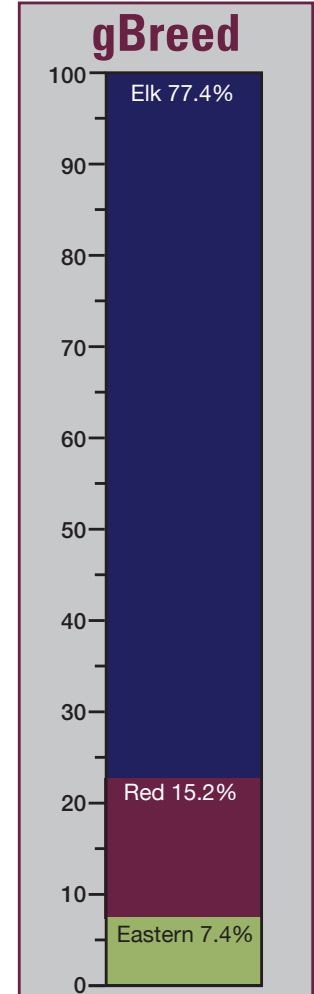

GENETIC MERIT

TRAIT		VALUE
VELVET	MVWeBV	+8.52kg
GROWTH	WT12eBV	+15.2kg
VENISON	EMAEeBV	+2.2cm²
VENISON	LEANYeBV	+1.97kg
TERMINAL INDEX		$22.44
PARASITE PROTECTION	CARLA10eBV	-2
< 50%	TOP 50%	TOP 25%
	TOP 10%	TOP 2%

PURCHASER .....

PRICE .....

NOTES: .....

.....

.....

.....

.....