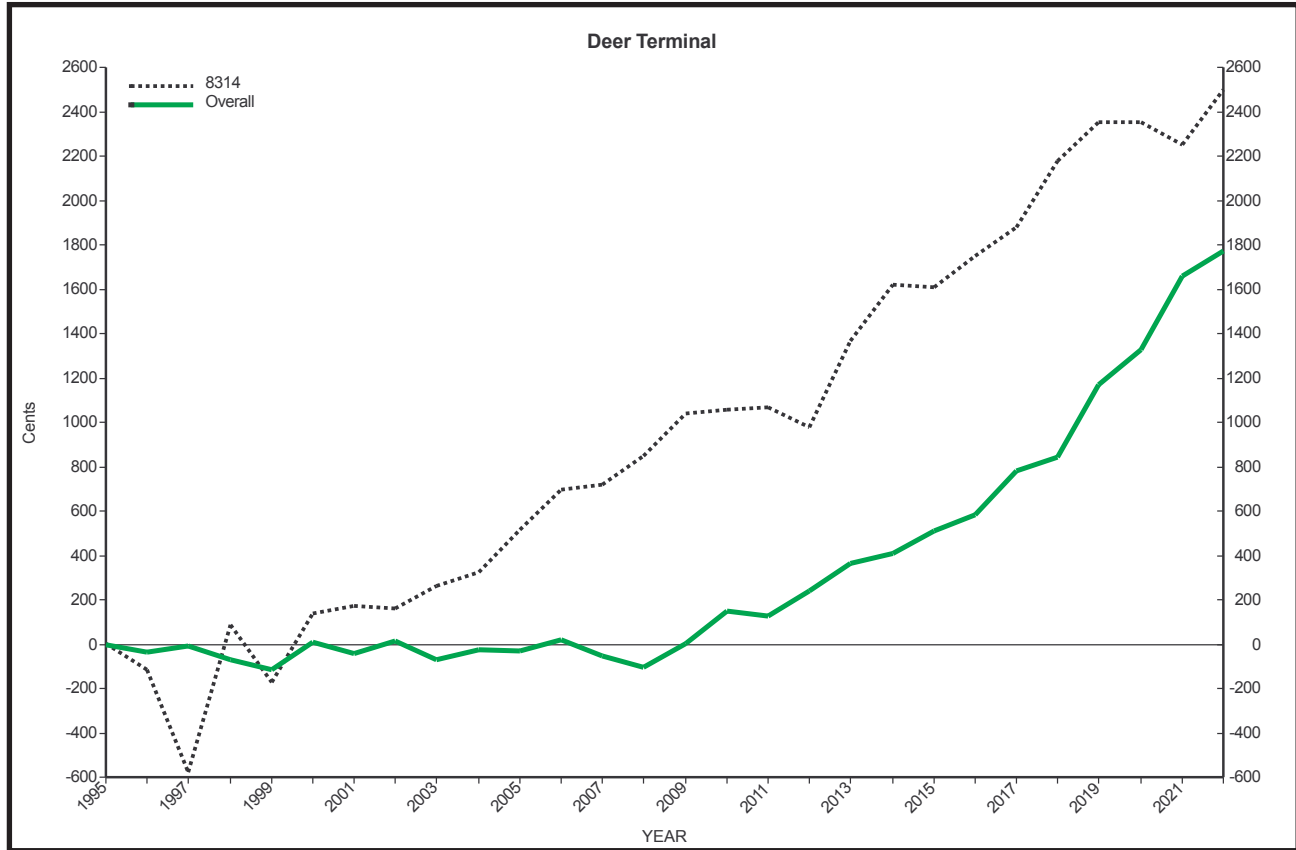

GENETIC TREND GRAPHS

The solid green line represents the Wapiti average (23 herds). The dotted line is Tikana herd average (Herd number 8314)

TERMINAL INDEX is a combination of growth and meat traits economically weighted. It represents how many more $/hind mated a Wapiti bull will make you.