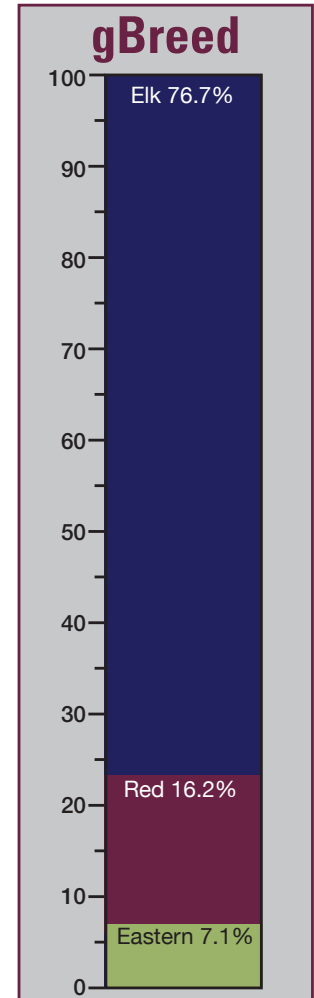

GENETIC MERIT

TRAIT		VALUE
VELVET	MVWeBV	+5.03kg
GROWTH	WT12eBV	+19.2kg
VENISON	EMAEeBV	+4.1cm²
VENISON	LEANYeBV	+4.00kg
TERMINAL INDEX		$36.49
PARASITE PROTECTION	CARLA10eBV	34
< 50% TOP 50% TOP 25% TOP 10% TOP 2%		

PURCHASER .....

PRICE .....

NOTES: .....

.....

.....

.....

.....

.....

.....