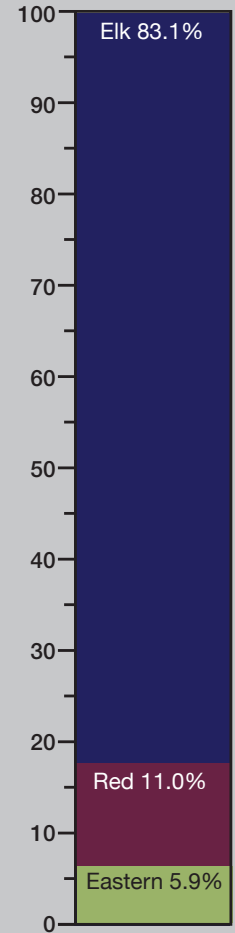

PERFORMANCE DATA

Birth Date 19/11/2020
 Weaning Wgt March 101kg
 1st week June weight 130kg
 1st week Sept weight 156kg
 1st week Dec weight 203kg
 Growth rate 495gms/day
 - Birth to 12 mths
 Bodyweight Dec 2023 367kg