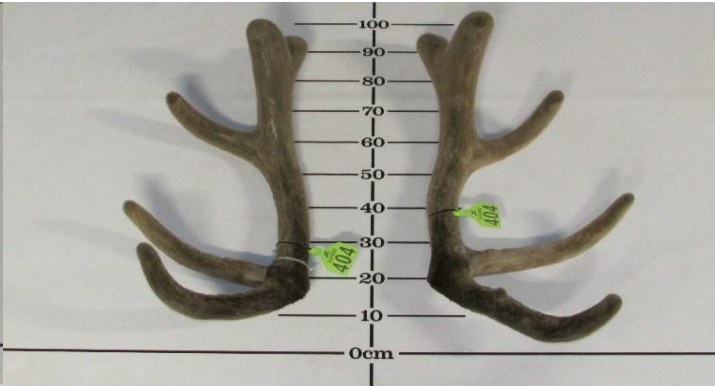

Weight points are obtained by converting to pounds and doubling.

Beam Points are the average of Left Top and Left Bottom (in cms) + the average of Right Top and Right Bottom (in cms) (All minimums)

Placings are based on Total NZCWI Points - Highest Points Wins NZCWI Points = Beam points + Weight Points + Judges Points

New Zealand Elk and Wapiti Society Velvet Antler Competition

2017

Class 4 Year

Sponsored by:

1st

Place	Tag	Name	Owner	Sire	Tyne Pointing (6)	Presentation/Damage (6)	Quality/Processability (6)	Balance/Uniformity (6)	Symmetry (6)	Tyne Placement (6)	Calcification (6)	Judges Discretion (8)	Judges			Weight			Beam Points	NZCWI	
													Points	Lt kg	Rt kg	Total kg	Points	Left			Right
1	G404	Isobar	Tikana	Storm	3.5	5.5	5.0	5.5	5.0	5.0	3.5	7.0	40	6.62	6.24	12.86	56.70	23.50	23.00	46.50	143.20
2	G405	Dijon	Achnahanat & Elkarama	Declan	2.0	4.5	3.0	3.0	3.0	2.0	3.0	4.0	24.5	5.44	4.97	10.41	45.90	23.00	23.25	46.25	116.65
3	G406		21 Connemara	Mojo	1.0	4.0	2.0	2.0	3.5	3.0	2.0	2.0	19.5	6.03	5.95	11.98	52.82	20.75	21.00	41.75	114.07